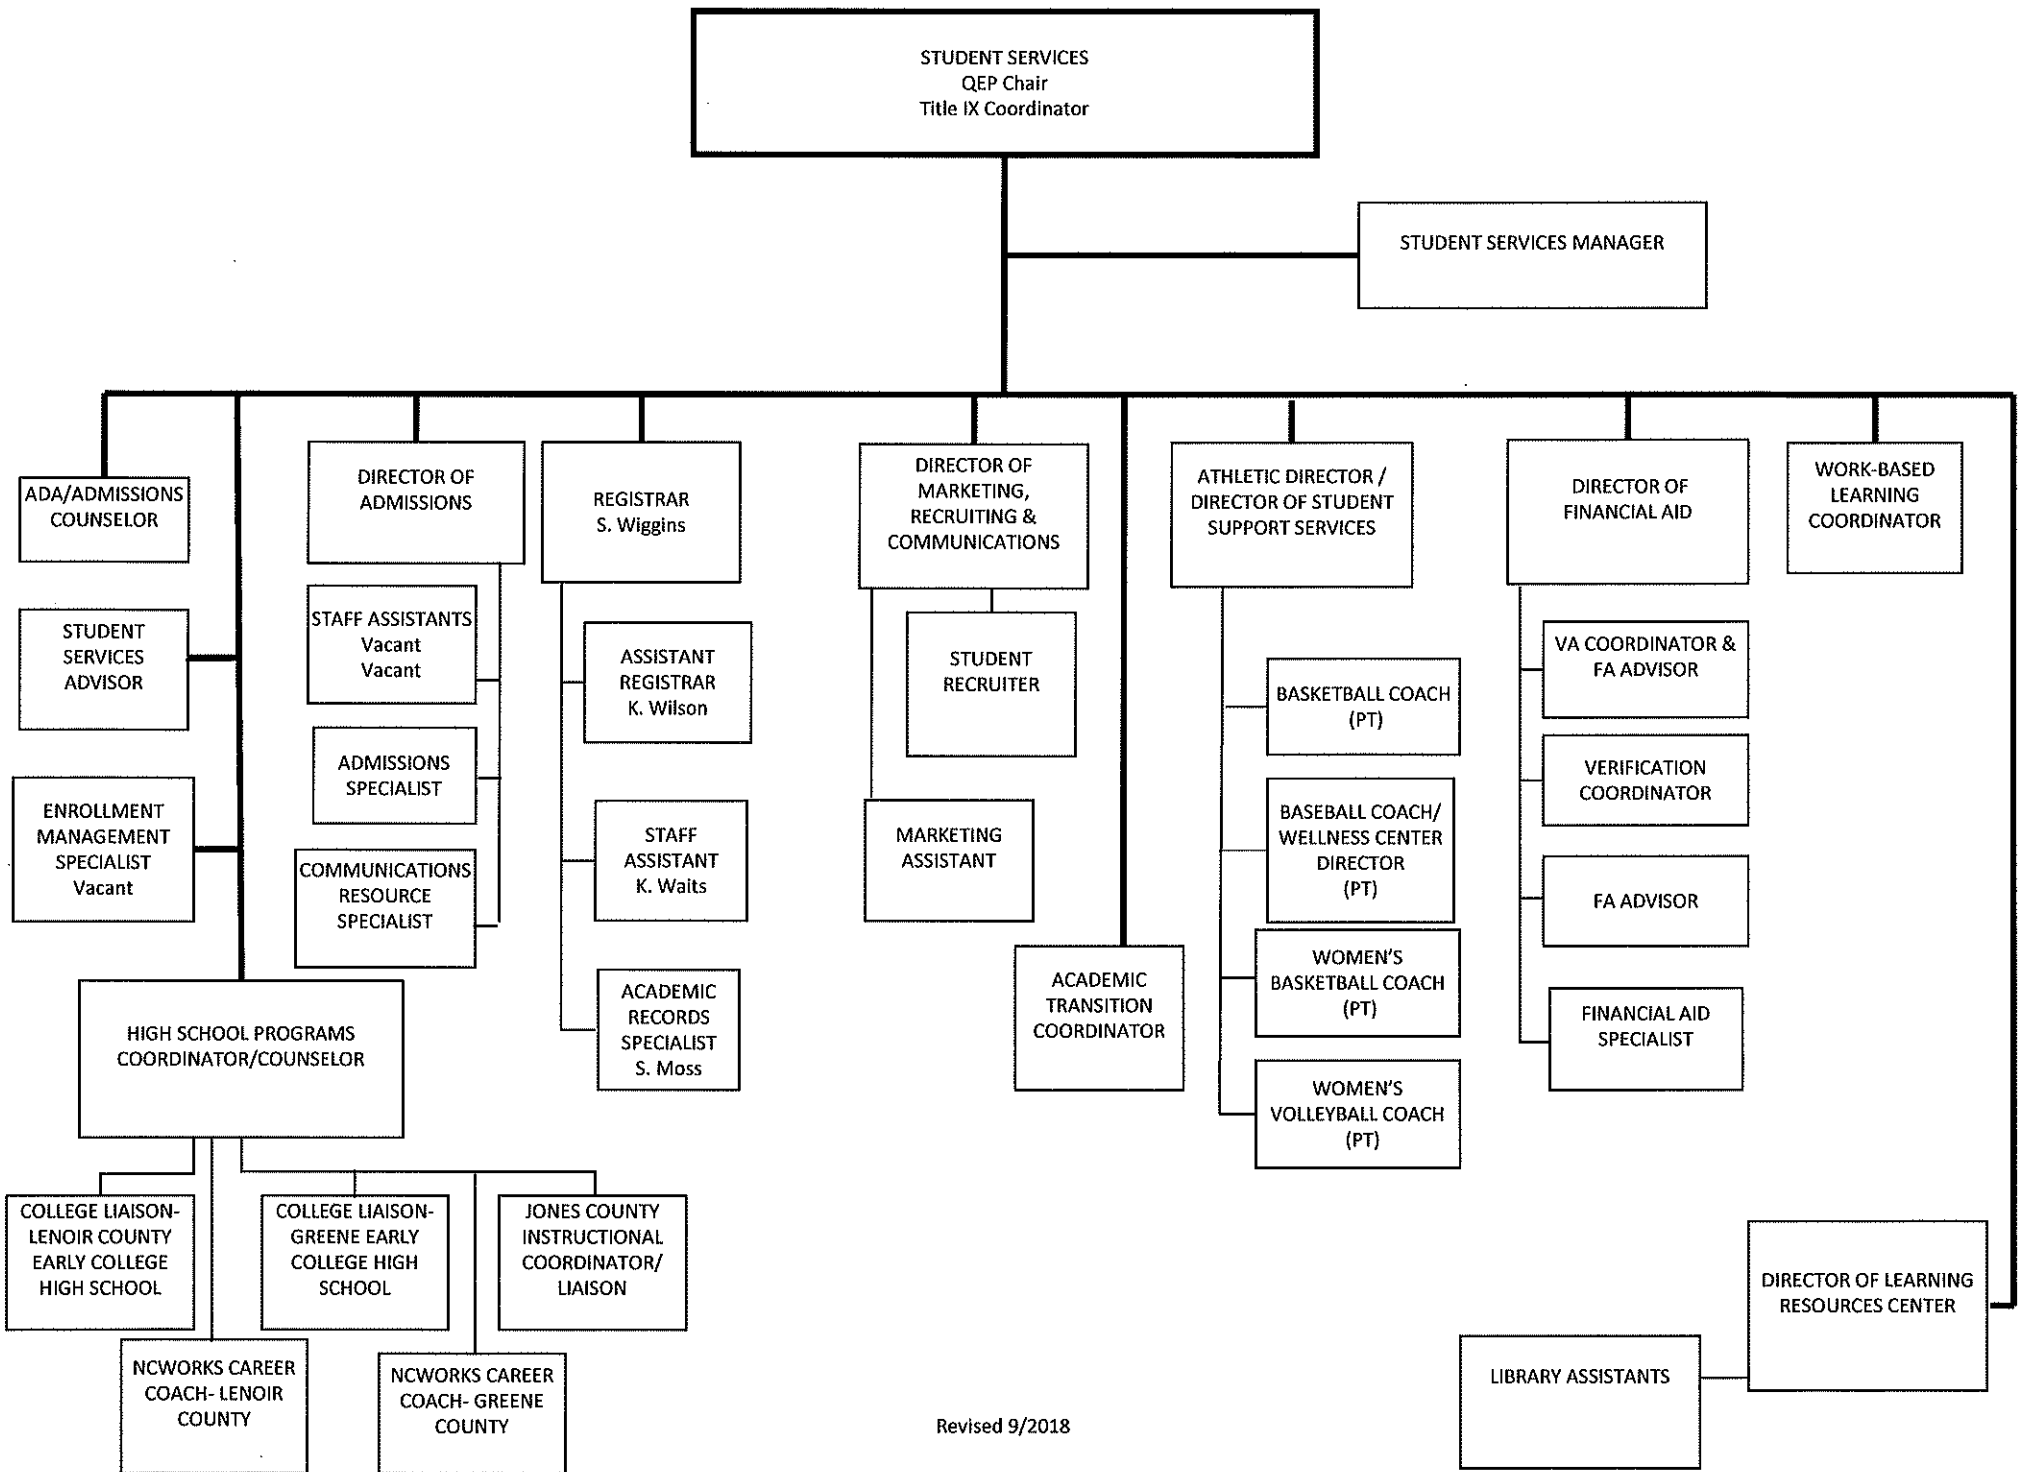

Lenoir Community College

ORGANIZATIONAL CHART

Revised 9/2018
PT (Part Time)

BUSINESS TECHNOLOGIES

INSTRUCTIONAL ASSISTANT

Revised 9/2018